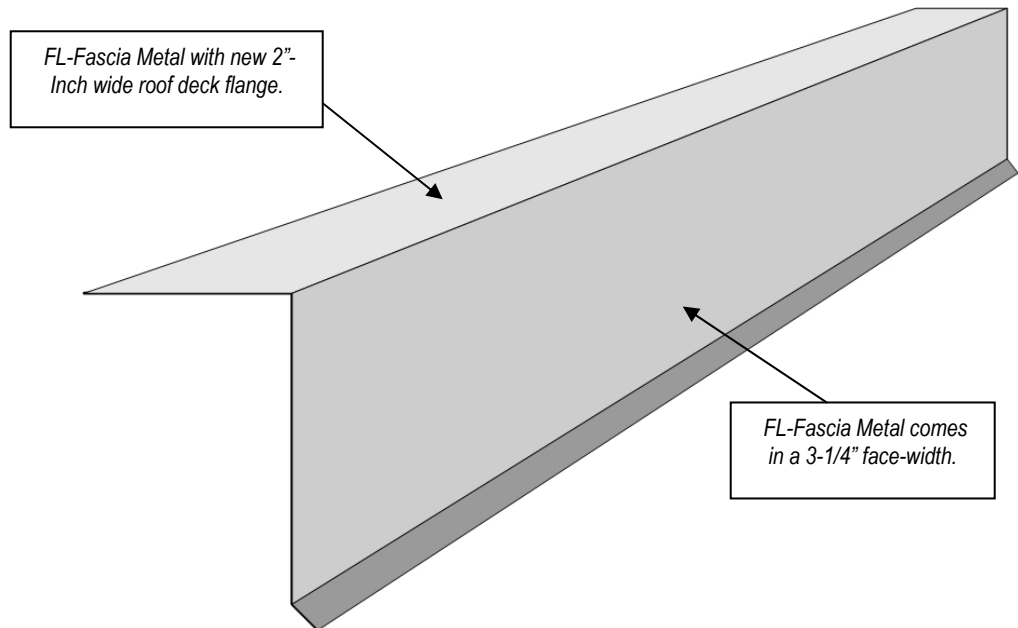

## **NEW** **Florida Fascia Metal flashing**

Due to market demand Metro now offers a single sized (3-1/4") Stone-Coated fascia with a 2"-Inch wide roof deck flange to satisfy Florida installation needs.

The new 'FL-Fascia Metal' flashing in standard stone-coat colors will be in production during July 2007.

The new part number is noted below.

ITEM X LENGTH	PN-# - XX = Color	INVOICE INFO
NEW 'FL-Fascia Metal' flashing X 79" long	3125-XX	'FL-Fascia Metal'

Make sure you define which parts you need especially if you are matching to your inventory for job-lots.

Due to the differences between our standard 3-1/2" Fascia and FL-Fascia it's recommended that you do not mix the two in inventories or on job-lots.