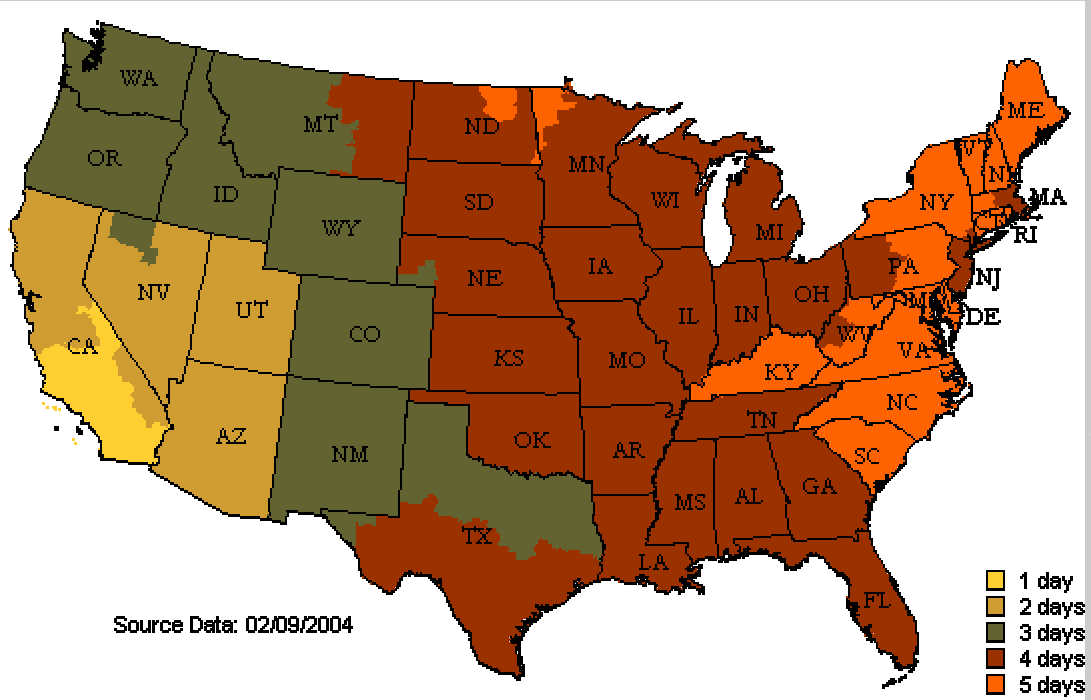

## U.S. Ground Maps

### U.S. Ground Map Results

Business days in transit from: OCEANSIDE, CA. 92054

UPS guarantees the day of delivery for every ground package you ship to any address within the 48 contiguous states, except for any ground package originating in Alaska or Hawaii. In addition, the guarantee applies to shipments from Puerto Rico to the 48 contiguous states (see [Terms and Conditions](#) for details). Service Map colors may vary due to differences in hardware and software. For the scheduled days in transit for ground packages shipped within the 48 contiguous states, please use the [Time-in-Transit](#) calculator.